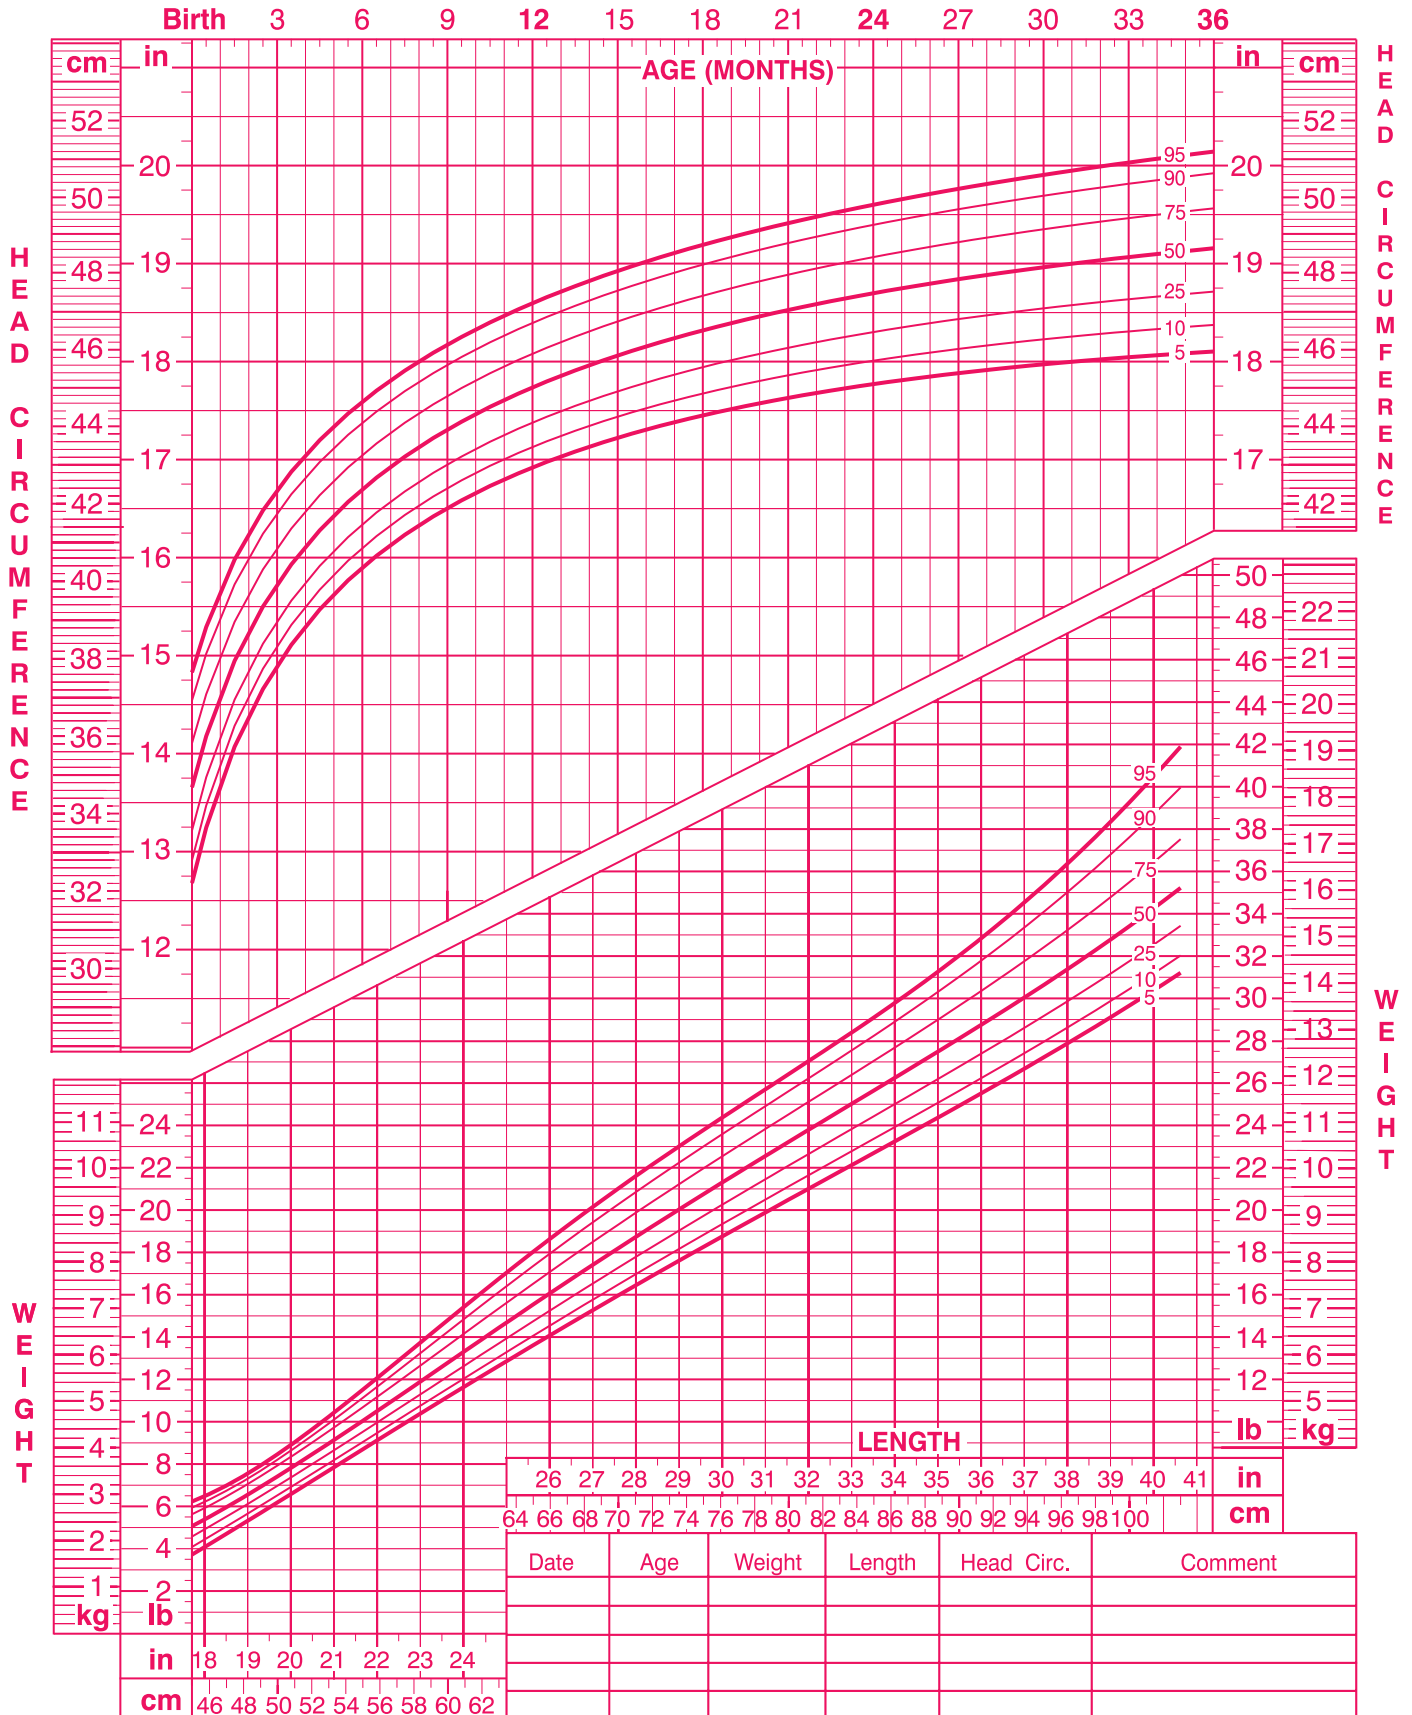

Birth to 36 months: Girls

Head circumference-for-age and Weight-for-length percentiles

NAME _____

RECORD # _____

Available at <http://www.nal.usda.gov/wicworks>

SOURCE: Developed by the National Center for Health Statistics in collaboration with the National Center for Chronic Disease Prevention and Health Promotion (2002). <http://www.cdc.gov/growthcharts>