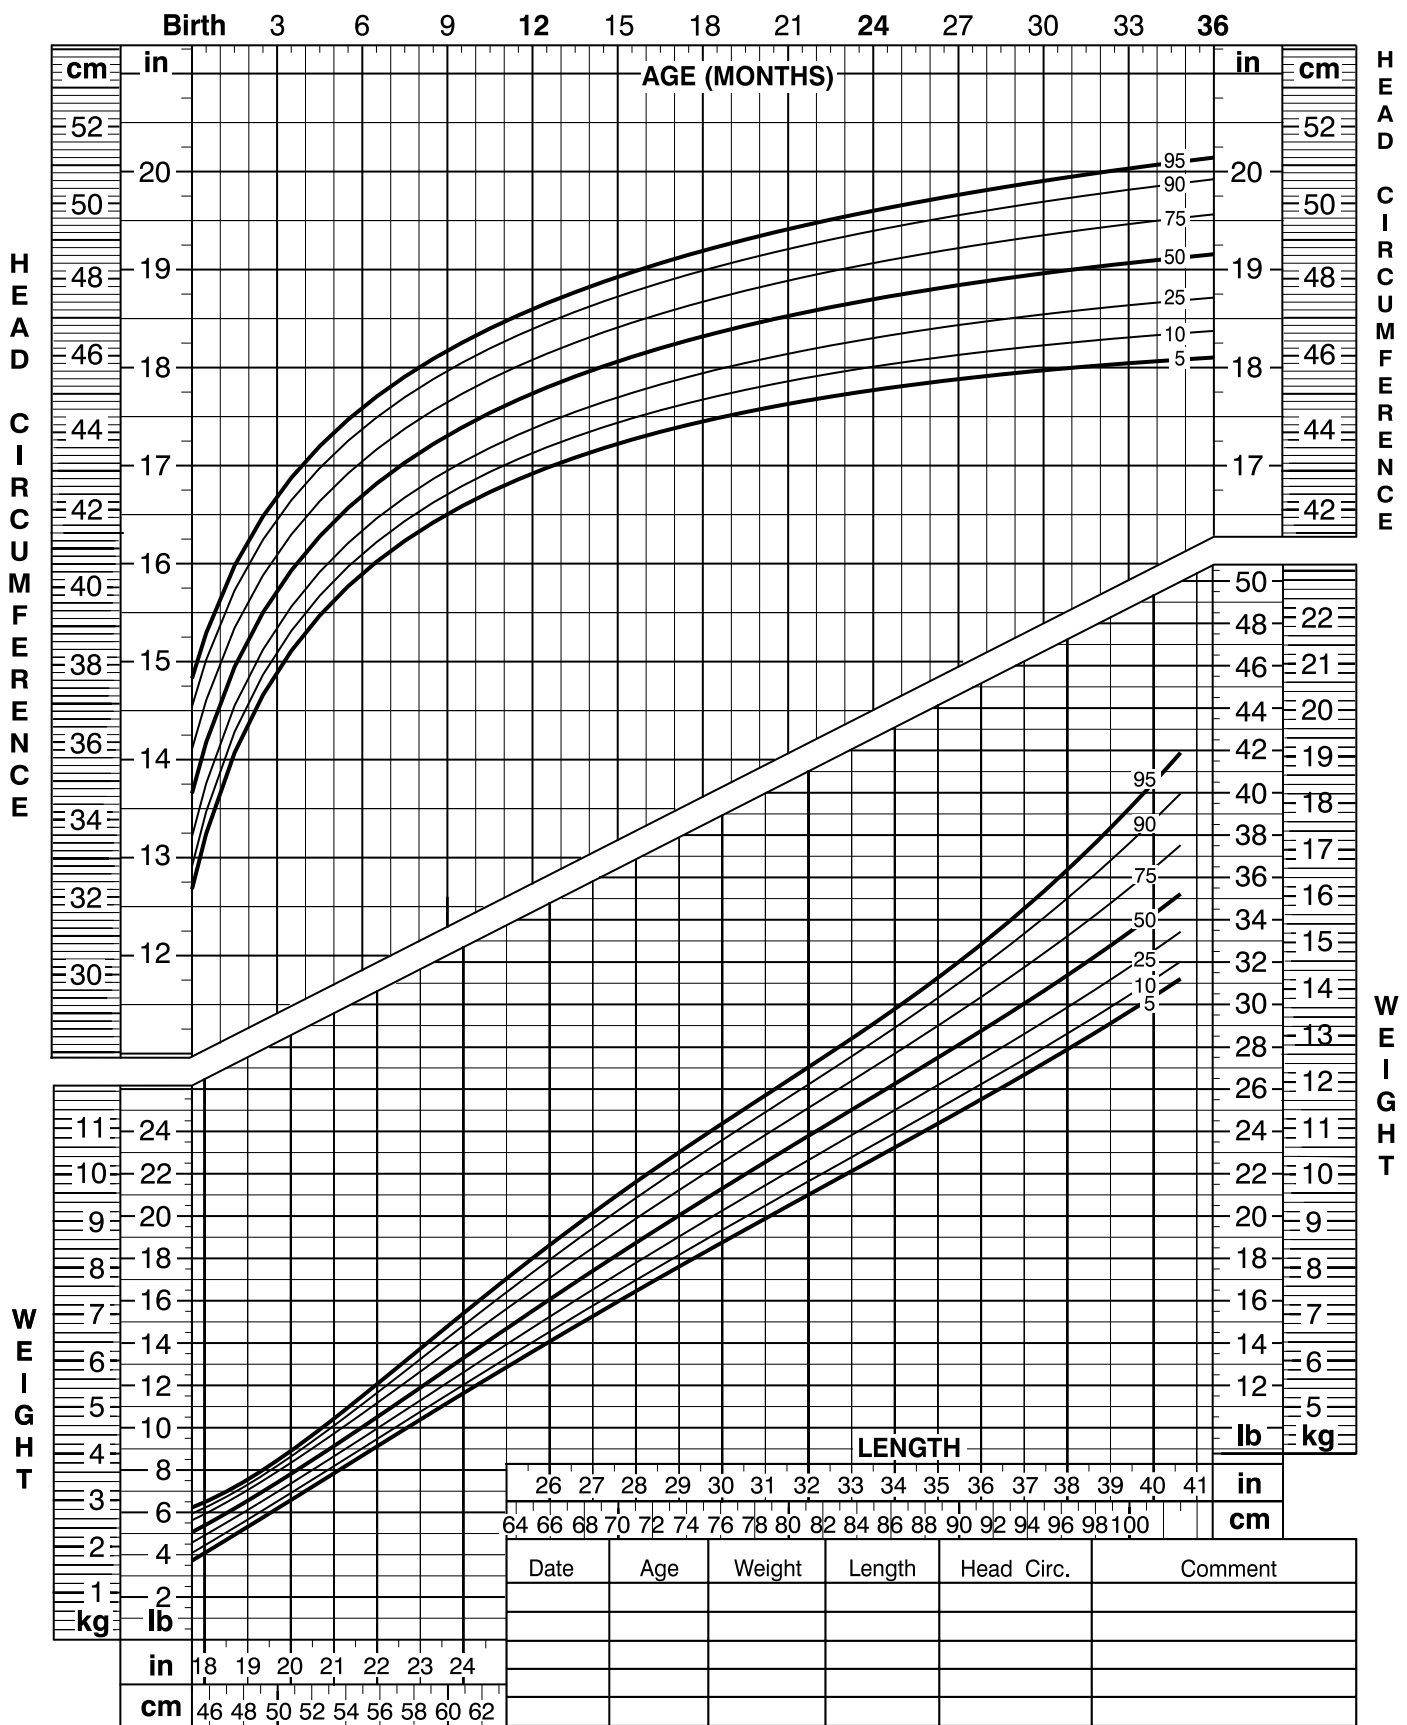

Birth to 36 months: Girls Head circumference-for-age and Weight-for-length percentiles

NAME _____

RECORD # _____

Available at <http://www.nal.usda.gov/wicworks>

SOURCE: Developed by the National Center for Health Statistics in collaboration with the National Center for Chronic Disease Prevention and Health Promotion (2002).
<http://www.cdc.gov/growthcharts>